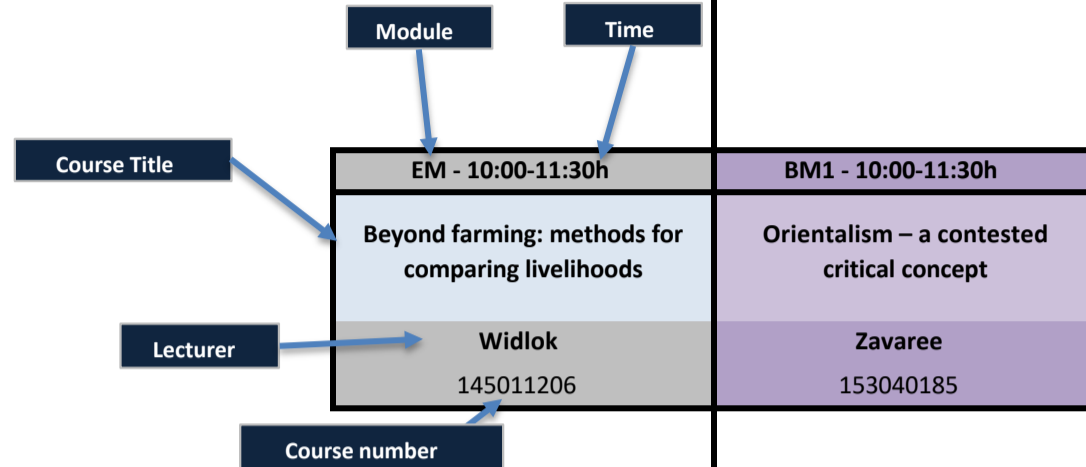

Course Choices CGSP

Winter Semester 2024/2025 (lecture period: 07 Oct 2024 - 31 Jan 2025)

Monday

Tuesday

Wednesday

Thursday

08:00

08:00

10:00

10:00

12:00

12:00

14:00

14:00

16:00

16:00

Applied abbreviations and color codes	
BM1 = Basic Module 1; BM2 = Basic Module 2; EM = Elective Module	
BM1 Pol/Law: Core courses Politics and Law	
BM1 Soc/Eco: Core courses Society and Economy	
BM1 His/Cul: Core courses History and Culture	
EM Faculty Courses opened to students of the CGSP and Intercultural Seminar	3 CP 6 CP